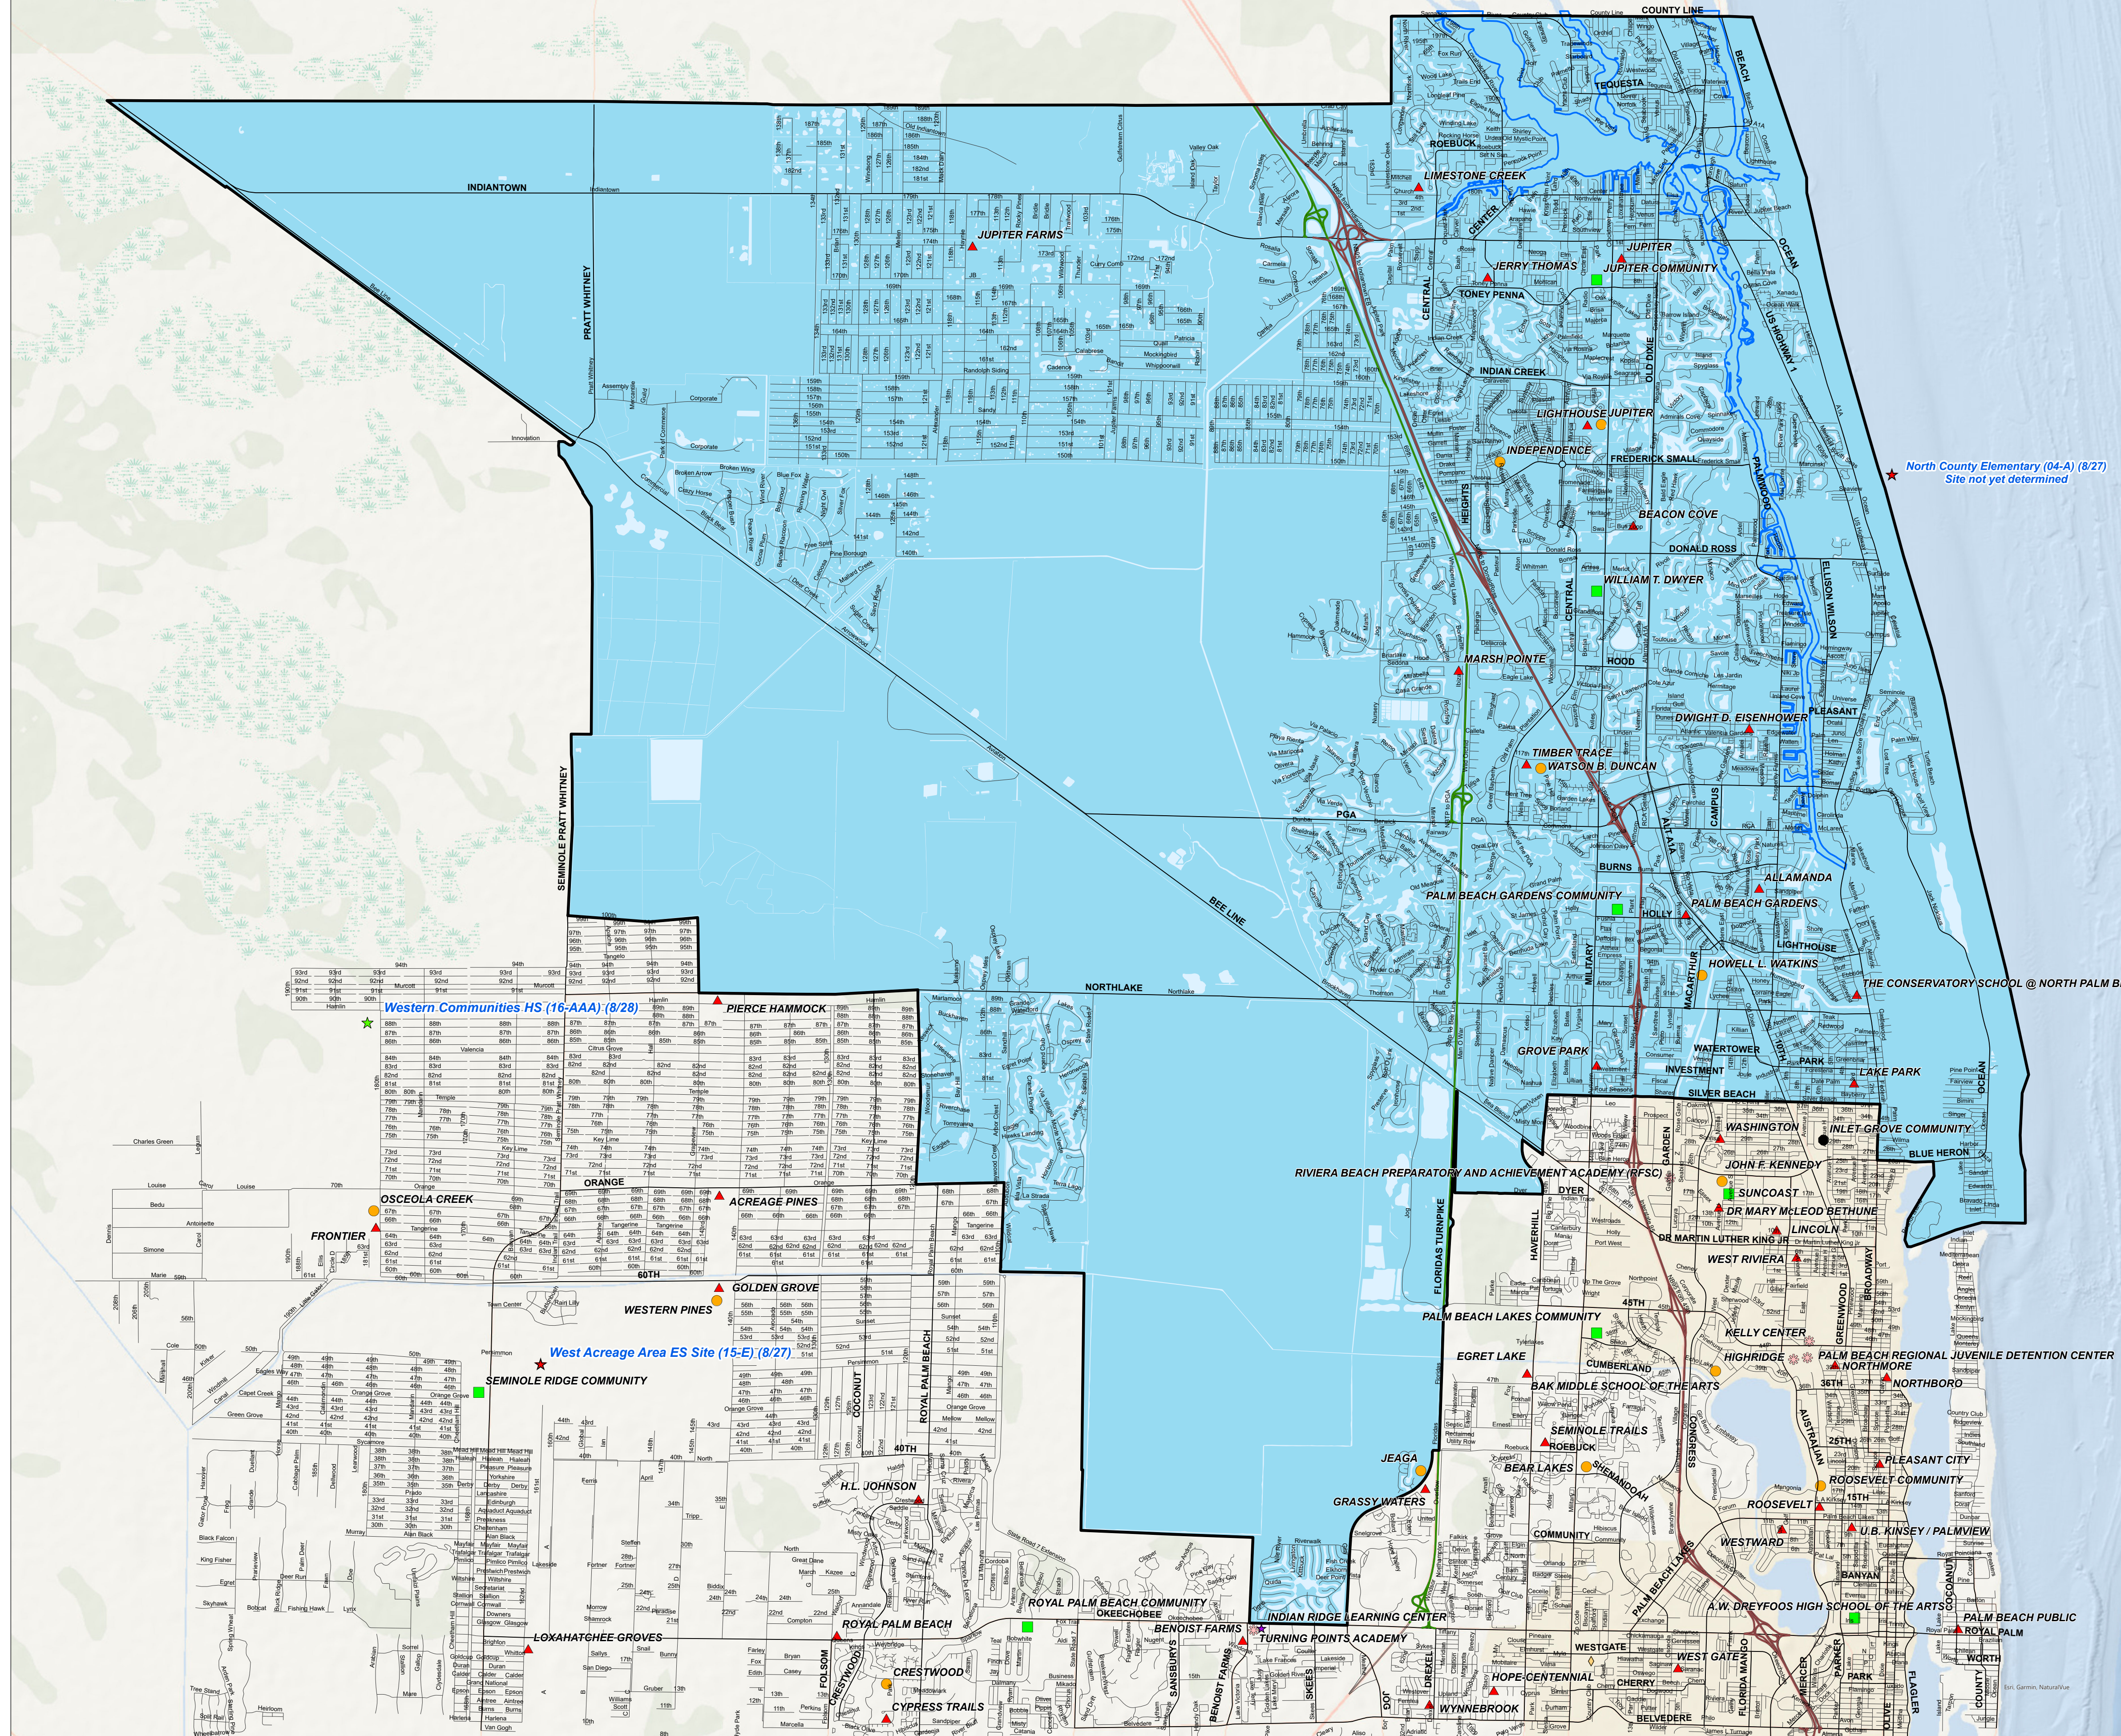

District 1
(map updated 11/2024)

- **Highways**
  - Florida's Turnpike
  - Interstate 95
  - Major Roads
  - Secondary Roadways
  - Intracoastal
  - Canals and Lakes

- **New Schools**
  - Elementary
  - Middle
  - High

- **Schools**
  - Adult & Community
  - Alternative
  - Charter Conversion
  - ESE
  - Elementary
  - Middle
  - High

- School Board District 1
- **School Board Districts**
  - District 1 - Matthew Jay Lane, Esq.
  - District 2 - Virginia Savietto
  - District 3 - Karen Brill
  - District 4 - Erica Whitfield
  - District 5 - Gloria Branch
  - District 6 - Marcia Andrews
  - District 7 - Edwin Ferguson, Esq.

Palm Beach County School District
Planning & Intergovernmental
Relations - GIS

3661 Interstate Park Rd N
Riviera Beach, FL 33404

Western Communities HS (16-AAA) (8/28)

OSCEOLA CREEK

West Acree Area ES Site (15-E) (8/27)

SEMINOLE RIDGE COMMUNITY

LOXAHATCHEE GROVES

WESTERN PINES

H.L. JOHNSON

ROYAL PALM BEACH

ROYAL PALM BEACH COMMUNITY

JEAGA

INDIAN RIDGE LEARNING CENTER

WESTGATE

WYNNEBROOK

ROOSEVELT

WESTWARD

FLORIDA MARSH

FLORIDA MARSH

PLEASANT CITY

ROOSEVELT COMMUNITY

BANYAN

WORTH

ROYAL PALM

ROYAL PALM